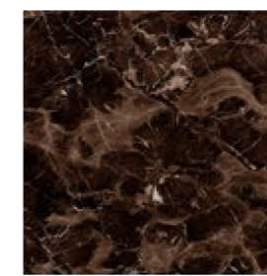

fantasy

Unikalus gamtos grožis | The unique beauty of nature

Fantasy kolekcijos paletė – įkvėpta turtingos ir unikalios gamtos. Marmuro ir granito paviršiai. Natūralaus akmens ir šiuolaikiško dizaino sinergija. Spalvų gama nuo šviesiausių pilkų ir kreminių tonų iki tamsių detalių. Ypatingai mėgstama dizainerių, einanti koja kojon su pasaulinėmis tendencijomis.

Fantasy, marble and granite surfaces, up to natural stone and artistic designs is presented to your liking with a product range consisting of different designs. The range of colours are extending from light grey and cream tones to dark details. The beauty of our Fantasy series products is its own richness of nature. As beautiful as dreams / to the romantic designs.

5658